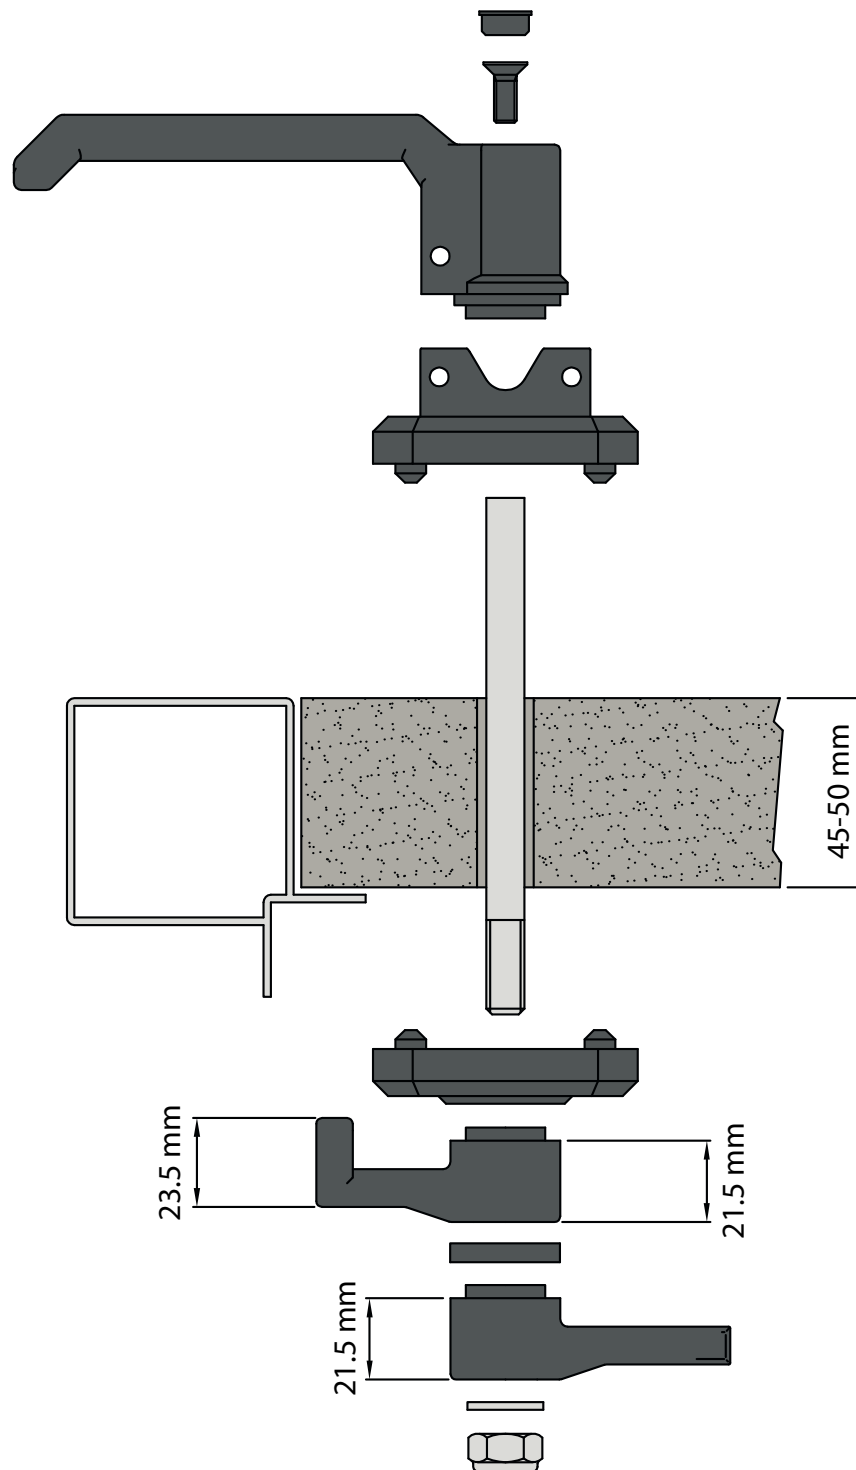

# MFG140/048 Handle with safety system for positive pressure AHU

## MFG140/048

Check with your APS Arosio Spa's referent about the several solutions for different panel thickness/combinations of elements (internal handle).