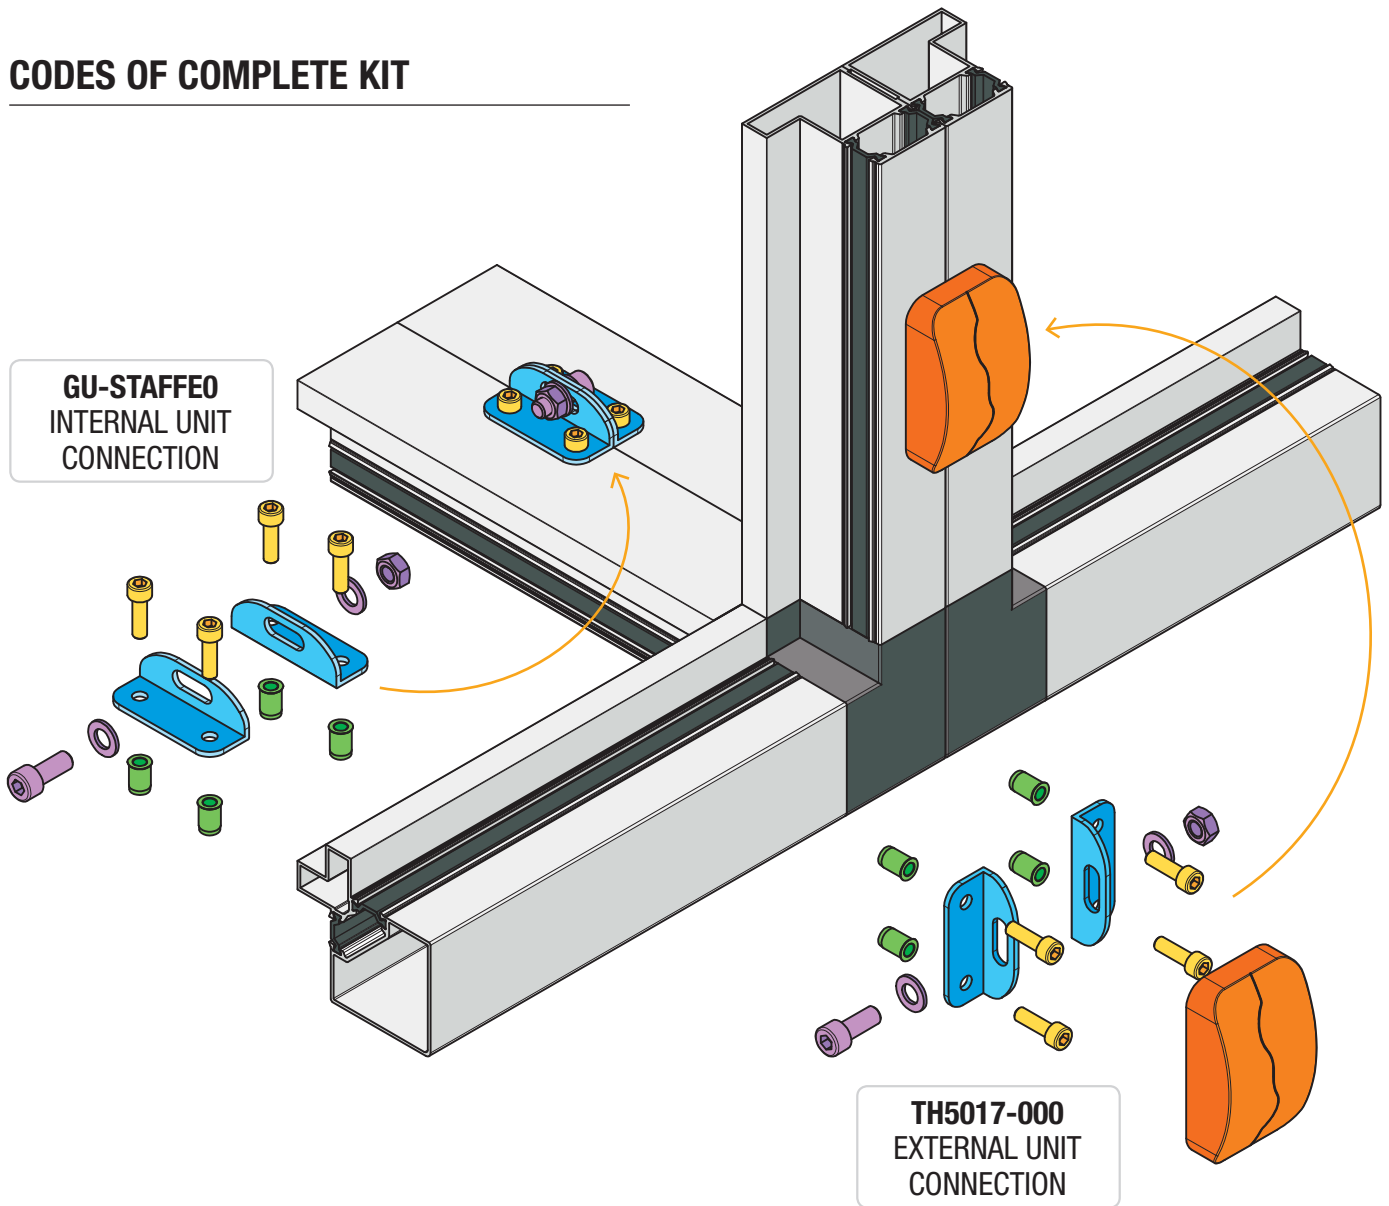

NEW INTERNAL/EXTERNAL UNIT CONNECTION TH5017-000

CODES OF COMPLETE KIT

CODES / DRAWINGS OF SINGLE ELEMENT

TH5017COV03 Unit connection cover

External dimension: **85x50 mm**

Material: **ABS**

Colour: **Black**

V-20-BR000

R-M8-BR000

VTE-160000

I-06-FTR00

D.08.BR000

GU-STAFFAF Single connection

Material: **Galvanized steel**